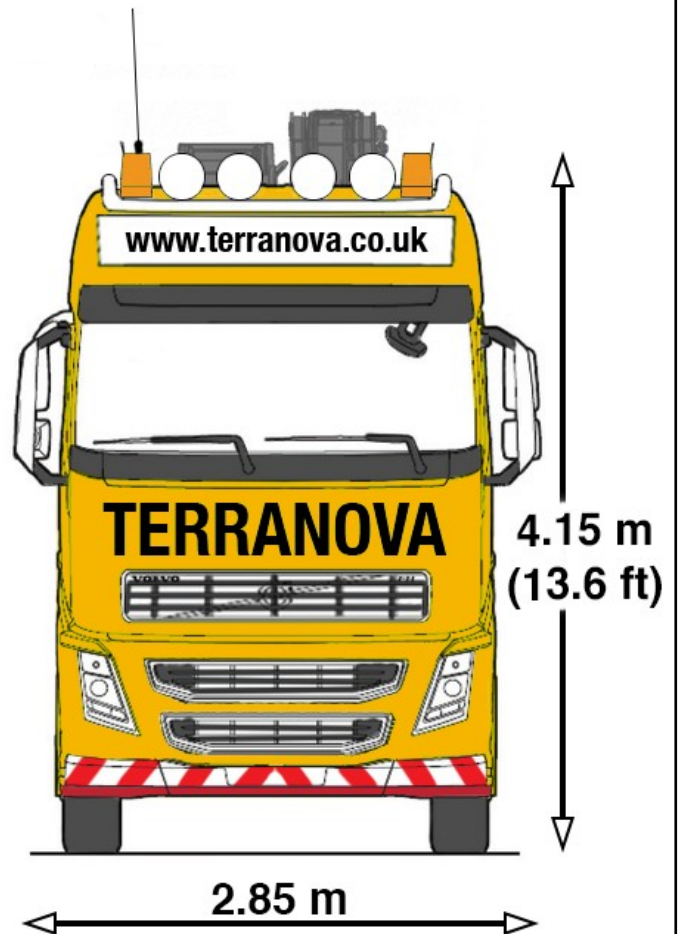

TERRANOVA

CRANE & HEAVY HAULAGE

Scania – Hiab 700 (#285)

CRANES

Scania with Hiab XS 700, a 17.8t hiab with remote control and four hydraulic out riggers.

Comes air controlled Low Bed Drag trailer with a height of only 0.91m (3ft).

T : +44 (0) 1252 854 596
E : hello@terranova.co.uk
W : www.terranova.co.uk

#285 – Scania - HIAB XS 700 EP-5

- Heavy haulage lorry
- Hiab XS 700 EP-5 + JIB 165X-4 with four hydraulic in/out outrigger legs, five extension and hook application.
- Remote control for Hiab operation.
- Air controlled Low Bed Drag Trailer.
- Payload of 17.8 tonne
- Hiab Maximum Lift and Reach
 - 17.8 te @ 3.3 m
 - 4 te @ 14.7 m
 - 1.77 te @ 22.1m (JIB 165X-4)

H

#285 – Scania - HIAB XS 700 E-5 Load Chart

HIAB 700 EP-5 HIPRO

#285 – Scania - HIAB XS 700 E-5 + Jib

#285 – Scania - HIAB XS 700 E-5 Specs

Capacity & Performance

Lifting capacity with ADC	525 kNm	
Standard lifting capacity at standard outreach with ADC	3.3 m @	17 800 kg
	4.7 m @	13400 kg
	6.3 m @	9800 kg
	8.2 m @	7400 kg
	10.2 m @	5800 kg
	12.4 m @	4700 kg
	14.7 m @	4000 kg
Hydraulic boom extension	14.8 m	
Slewing torque	69 kNm	
Slewing angle	Continuous °	

Functional demands

Recommended oil flow low	90 l / min
Recommended oil flow high	140 l / min
Working pressure	38 MPa
Oil tank capacity	100 l

Functional demands

Height in folder position	2555 mm
Width in folded position	2500 mm
Installation space needed	1436 mm
Weight of crane	5960 kg