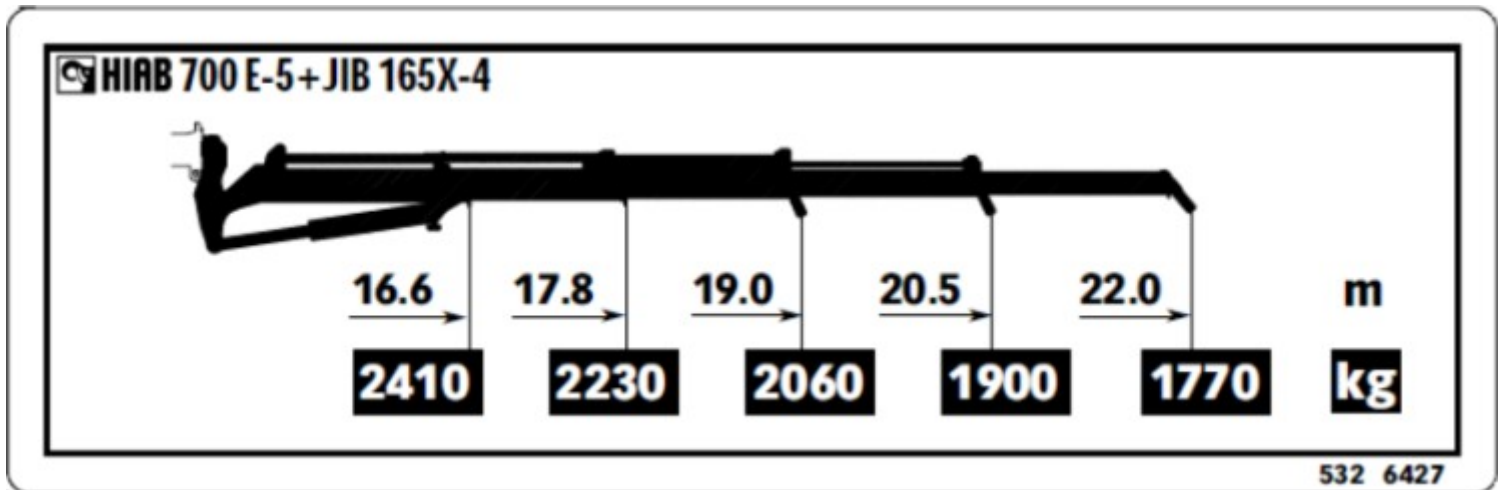

T : +44 (0) 1252 854 596
E : hello@terranova.co.uk
W : www.terranova.co.uk

#285 – Scania - HIAB XS 700 EP-5

- Heavy haulage lorry
- Hiab XS 700 EP-5 + JIB 165X-4 with four hydraulic in/out outrigger legs, five extension and hook application.
- Remote control for Hiab operation.
- Air controlled Low Bed Drag Trailer.
- Payload of 17.8 tonne
- Hiab Maximum Lift and Reach
 - 17.8 te @ 3.3 m
 - 4 te @ 14.7 m
 - 1.77 te @ 22.1m (JIB 165X-4)

H

#285 – Scania - HIAB XS 700 E-5 Load Chart

HIAB 700 EP-5 HIPRO

#285 – Scania - HIAB XS 700 E-5 + Jib

#285 – Scania - HIAB XS 700 E-5 Specs

Capacity & Performance

Lifting capacity with ADC	525 kNm	
Standard lifting capacity at standard outreach with ADC	3.3 m @	17 800 kg
	4.7 m @	13400 kg
	6.3 m @	9800 kg
	8.2 m @	7400 kg
	10.2 m @	5800 kg
	12.4 m @	4700 kg
	14.7 m @	4000 kg
Hydraulic boom extension	14.8 m	
Slewing torque	69 kNm	
Slewing angle	Continuous °	

Functional demands

Recommended oil flow low	90 l / min
Recommended oil flow high	140 l / min
Working pressure	38 MPa
Oil tank capacity	100 l

Functional demands

Height in folder position	2555 mm
Width in folded position	2500 mm
Installation space needed	1436 mm
Weight of crane	5960 kg