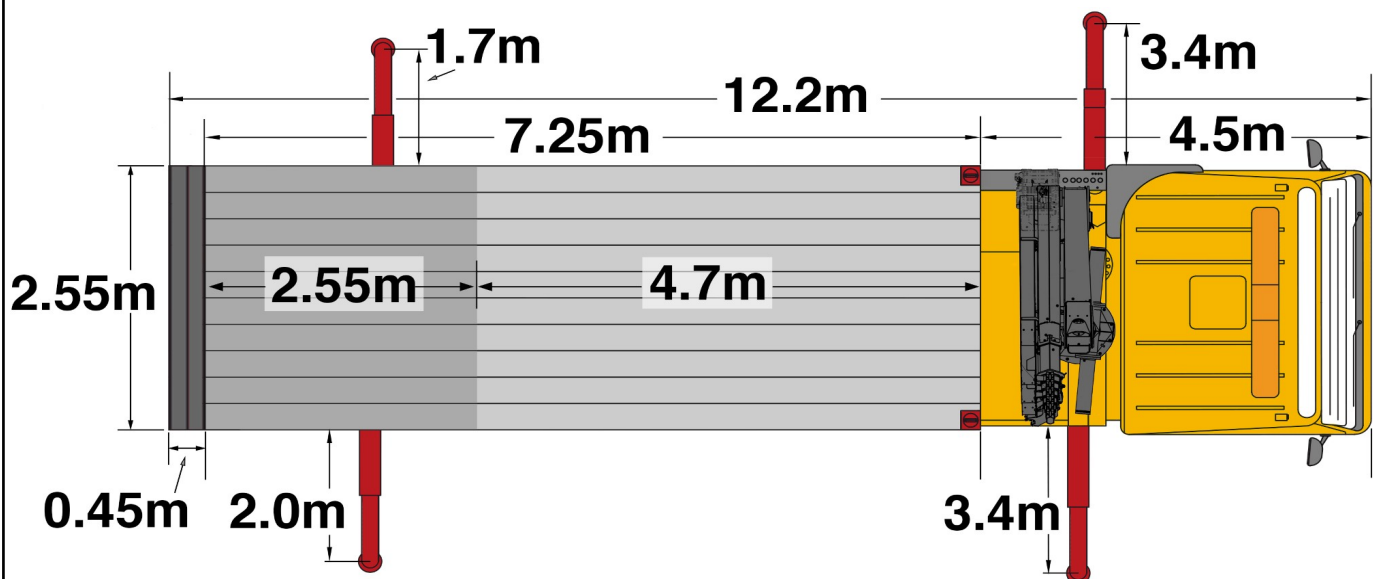

TERRANOVA

CRANE & HEAVY HAULAGE

Scania – Hiab 700 (#285)

CRANES

Scania with Hiab XS 700, a 17.8t hiab with remote control and four hydraulic out riggers.

Comes air controlled Low Bed Drag trailer with a height of only 0.91m (3ft).

T : +44 (0) 1252 854 596
E : hello@terranova.co.uk
W : www.terranova.co.uk

#285 – Scania - HIAB XS 700 EP-5

- Heavy haulage lorry
- Hiab XS 700 EP-5 + JIB 165X-4 with four hydraulic in/out outrigger legs, five extension and hook application.
- Remote control for Hiab operation.
- Air controlled Low Bed Drag Trailer.
- Payload of 17.8 tonne
- Hiab Maximum Lift and Reach
 - 17.8 te @ 3.3 m
 - 4 te @ 14.7 m
 - 1.77 te @ 22.1m (JIB 165X-4)

H

#285 – Scania - HIAB XS 700 E-5 Load Chart

HIAB 700 EP-5 HIPRO

#285 – Scania - HIAB XS 700 E-5 + Jib

#285 – Scania - HIAB XS 700 E-5 Specs

Capacity & Performance

Lifting capacity with ADC	525 kNm	
Standard lifting capacity at standard outreach with ADC	3.3 m @	17 800 kg
	4.7 m @	13400 kg
	6.3 m @	9800 kg
	8.2 m @	7400 kg
	10.2 m @	5800 kg
	12.4 m @	4700 kg
	14.7 m @	4000 kg
Hydraulic boom extension	14.8 m	
Slewing torque	69 kNm	
Slewing angle	Continuous °	

Functional demands

Recommended oil flow low	90 l / min
Recommended oil flow high	140 l / min
Working pressure	38 MPa
Oil tank capacity	100 l

Functional demands

Height in folder position	2555 mm
Width in folded position	2500 mm
Installation space needed	1436 mm
Weight of crane	5960 kg