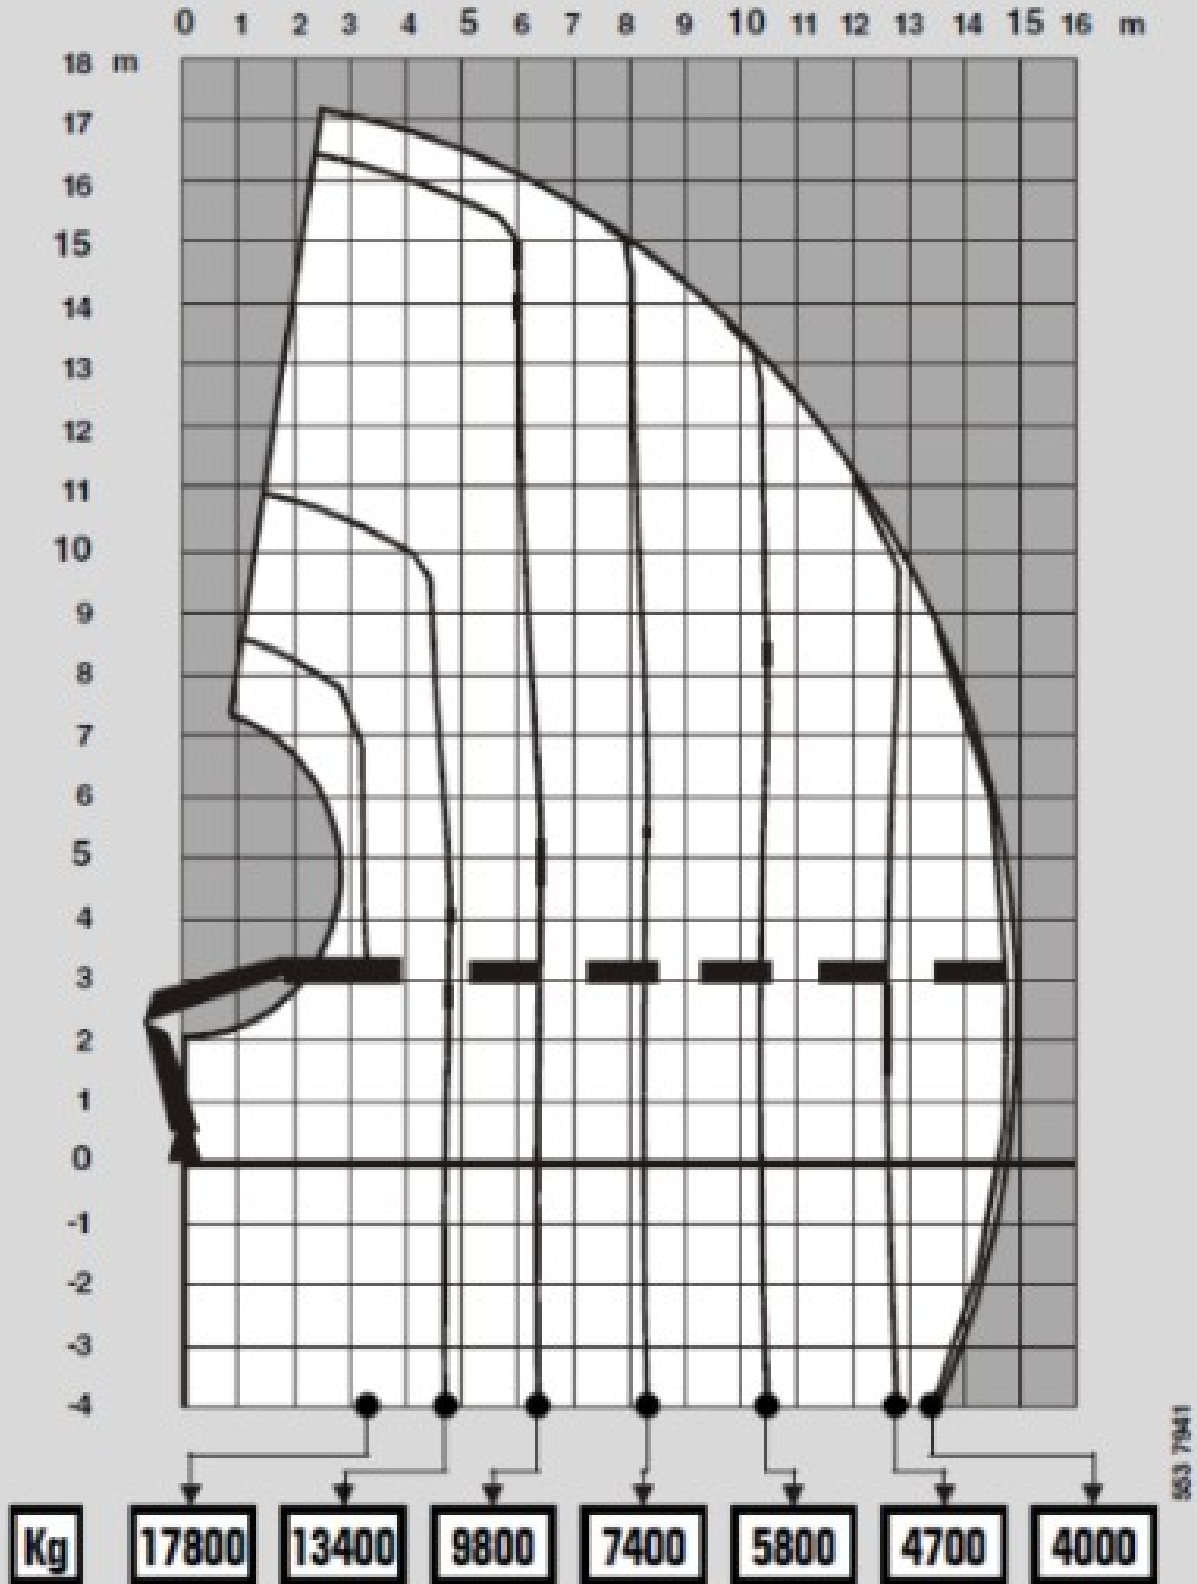

TERRANOVA

CRANE & HEAVY HAULAGE

Scania – Hiab 700 (#285)

CRANES

Scania with Hiab XS 700, a 17.8t hiab with remote control and four hydraulic out riggers.

Comes air controlled Low Bed Drag trailer with a height of only 0.91m (3ft).

T : +44 (0) 1252 854 596
E : hello@terranova.co.uk
W : www.terranova.co.uk

#285 – Scania - HIAB XS 700 EP-5

- Heavy haulage lorry
- Hiab XS 700 EP-5 + JIB 165X-4 with four hydraulic in/out outrigger legs, five extension and hook application.
- Remote control for Hiab operation.
- Air controlled Low Bed Drag Trailer.
- Payload of 17.8 tonne
- Hiab Maximum Lift and Reach
 - 17.8 te @ 3.3 m
 - 4 te @ 14.7 m
 - 1.77 te @ 22.1m (JIB 165X-4)

H

#285 – Scania - HIAB XS 700 E-5 Load Chart

HIAB 700 EP-5 HIPRO

#285 – Scania - HIAB XS 700 E-5 + Jib

#285 – Scania - HIAB XS 700 E-5 Specs

Capacity & Performance

Lifting capacity with ADC	525 kNm	
Standard lifting capacity at standard outreach with ADC	3.3 m @	17 800 kg
	4.7 m @	13400 kg
	6.3 m @	9800 kg
	8.2 m @	7400 kg
	10.2 m @	5800 kg
	12.4 m @	4700 kg
	14.7 m @	4000 kg
Hydraulic boom extension	14.8 m	
Slewing torque	69 kNm	
Slewing angle	Continuous °	

Functional demands

Recommended oil flow low	90 l / min
Recommended oil flow high	140 l / min
Working pressure	38 MPa
Oil tank capacity	100 l

Functional demands

Height in folder position	2555 mm
Width in folded position	2500 mm
Installation space needed	1436 mm
Weight of crane	5960 kg