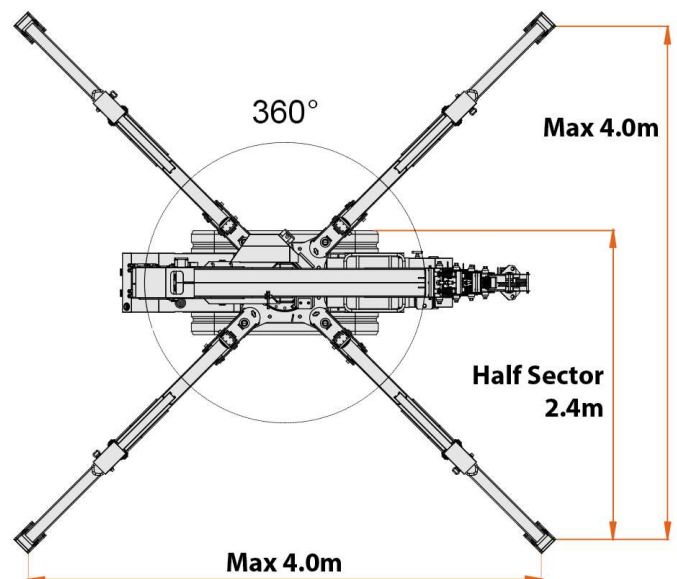

## Jekko SPD360 Minicrane

A compact 1.8t Minicrane with 10m main boom or a 13m fly-jib. Designed for versatility and to work in all kinds of places.

T : +44 (0) 1252 854 596  
E : [hello@terranova.co.uk](mailto:hello@terranova.co.uk)  
W : [www.terranova.co.uk](http://www.terranova.co.uk)

# Jekko SPD360

- Designed to operate in narrow places where space is restricted
- Compact travel width and height at less than 79cm wide (2ft 7inches) and 199cm tall (6ft 6inches)
- Easy to transport at only 2395Kg
- Can work in all sorts of tight locates from stairs and passageways, to shopping malls and subterranean spaces
- Can reach up to 13m high with fly-jib
- Quick and easy to setup
- Full 360 degree rotating boom

# Main Boom

 MAX	1800 Kg
 MAX	10,5 m
 MAX	13,0 m

	600 kg 60 m - Ø 7 mm	
	SPD360C+	SPD360CDH
	16 m/min	18/35 m/min

 MAX	1800 Kg	3	 -15 m
 MAX	1200 Kg	2	 -25 m
 MAX	600 Kg	1	 -55 m

3,4-12,1 m 40 sec.

0°/70° 24 sec.