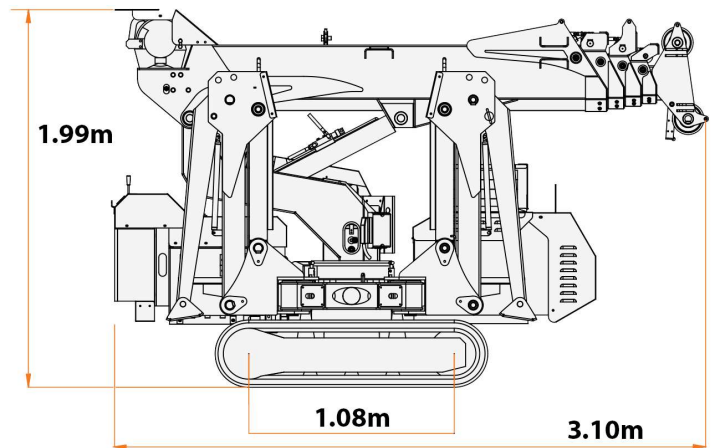

## Jekko SPD360 Minicrane

A compact 1.8t Minicrane with 10m main boom or a 13m fly-jib. Designed for versatility and to work in all kinds of places.

T : +44 (0) 1252 854 596  
E : [hello@terranova.co.uk](mailto:hello@terranova.co.uk)  
W : [www.terranova.co.uk](http://www.terranova.co.uk)

# Jekko SPD360

- Designed to operate in narrow places where space is restricted
- Compact travel width and height at less than 79cm wide (2ft 7inches) and 199cm tall (6ft 6inches)
- Easy to transport at only 2395Kg
- Can work in all sorts of tight locates from stairs and passageways, to shopping malls and subterranean spaces
- Can reach up to 13m high with fly-jib
- Quick and easy to setup
- Full 360 degree rotating boom

# Main Boom

 MAX	1800 Kg
 MAX	10,5 m
 MAX	13,0 m

	600 kg 60 m - Ø 7 mm	
	SPD360C+	SPD360CDH
	16 m/min	18/35 m/min

 MAX	1800 Kg	3	 -15 m
 MAX	1200 Kg	2	 -25 m
 MAX	600 Kg	1	 -55 m

3,4-12,1 m 40 sec.

0°/70° 24 sec.