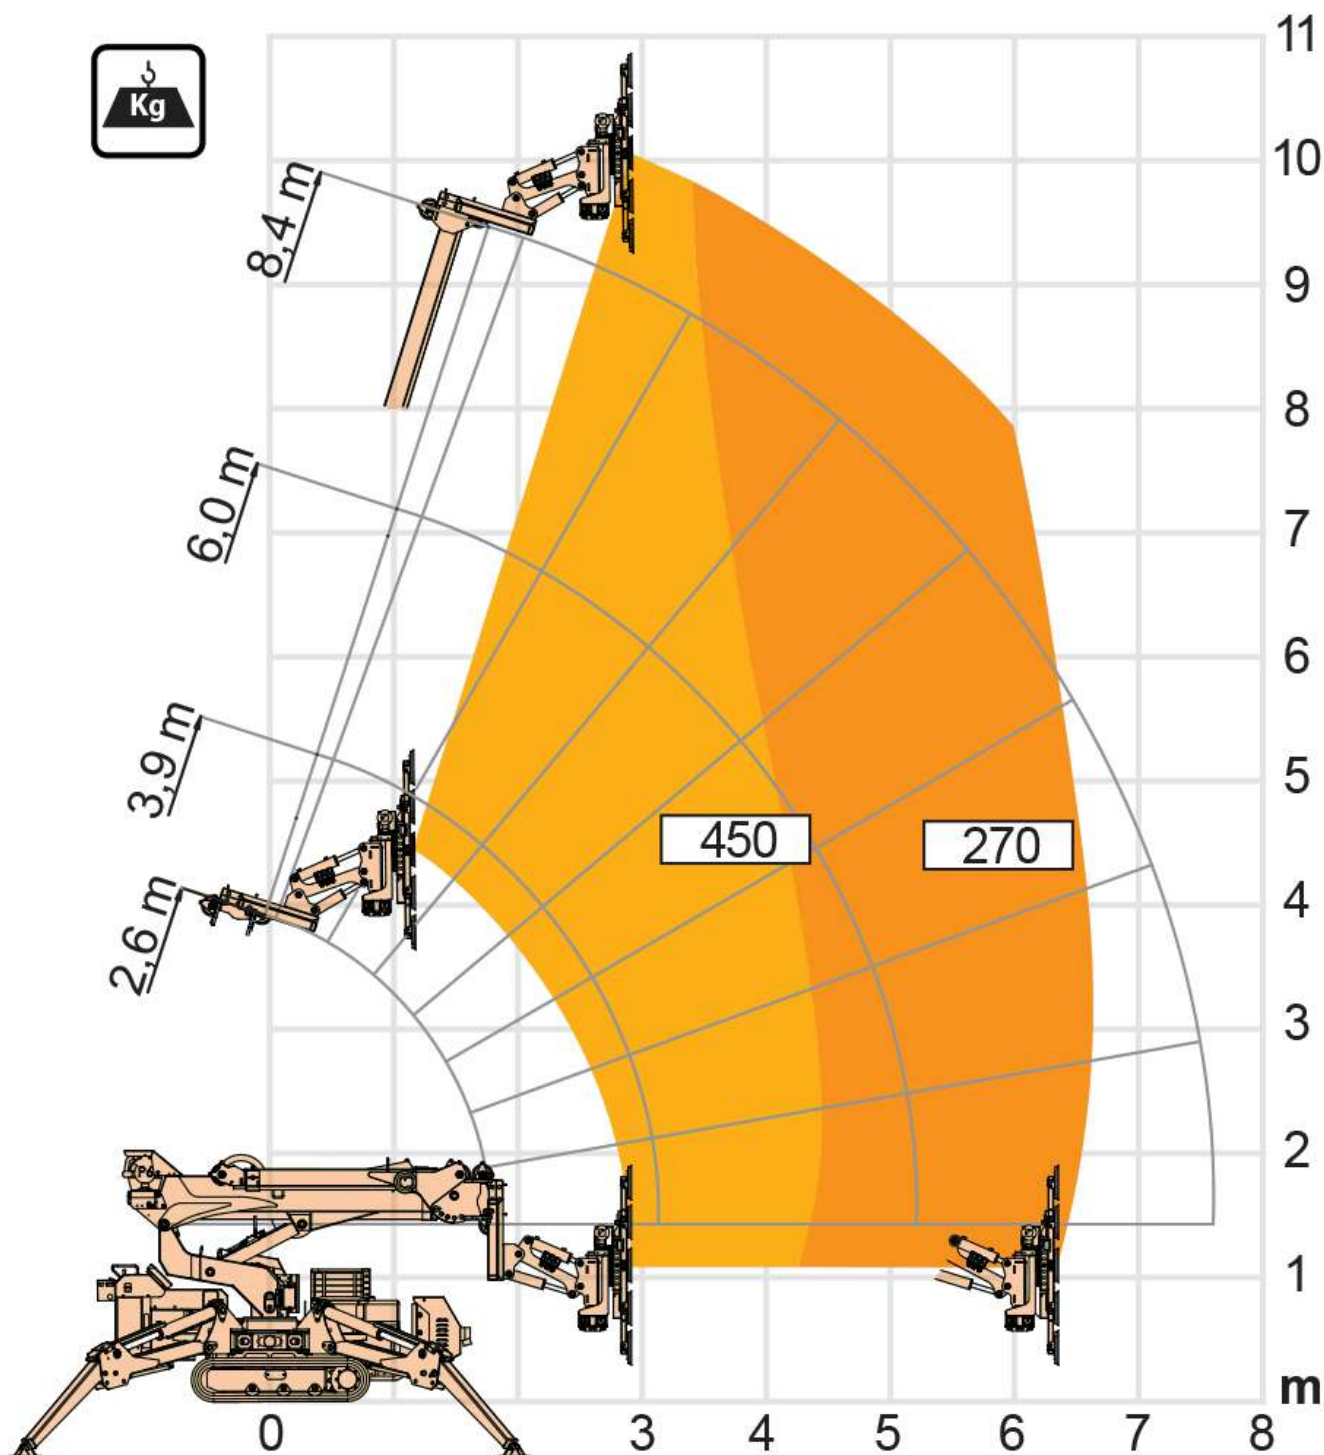

# Main Boom – Duty Chart (kg, m)

# Main Boom & Fly Jib – Duty Chart (kg, m)

2,1 - 3,4 m

## Main Boom & Vacuum Manipulator – Duty Chart

The MR800 Vacuum Manipulator is the ideal tool for precision lifting of sheet materials (like glass or installation slabs) into elevated locations. Coupled with the SP360's compact design means this unit will fit into most large maintenance lifts (0.8m x 3.1m x 2m @ 2300Kg) and is the ideal facilitator for building development and maintenance. The SP360 combined with the MR800 have the ability to securely lift 450kg of glass 10m high (at the center of MR800).