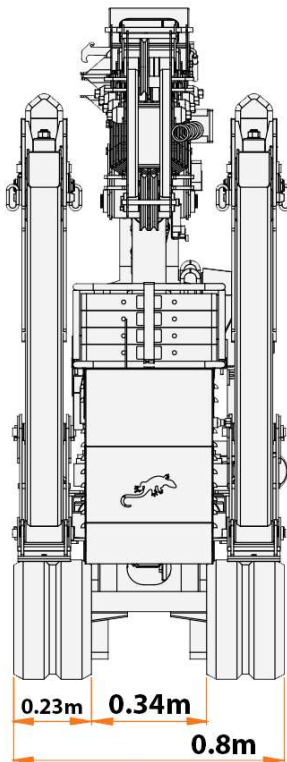

## Jekko SPD360 Minicrane

A compact 1.8t Minicrane with 10m main boom or a 13m fly-jib. Designed for versatility and to work in all kinds of places.

T : +44 (0) 1252 854 596  
E : [hello@terranova.co.uk](mailto:hello@terranova.co.uk)  
W : [www.terranova.co.uk](http://www.terranova.co.uk)

# Jekko SPD360

- Designed to operate in narrow places where space is restricted
- Compact travel width and height at less than 79cm wide (2ft 7inches) and 199cm tall (6ft 6inches)
- Easy to transport at only 2395Kg
- Can work in all sorts of tight locates from stairs and passageways, to shopping malls and subterranean spaces
- Can reach up to 13m high with fly-jib
- Quick and easy to setup
- Full 360 degree rotating boom