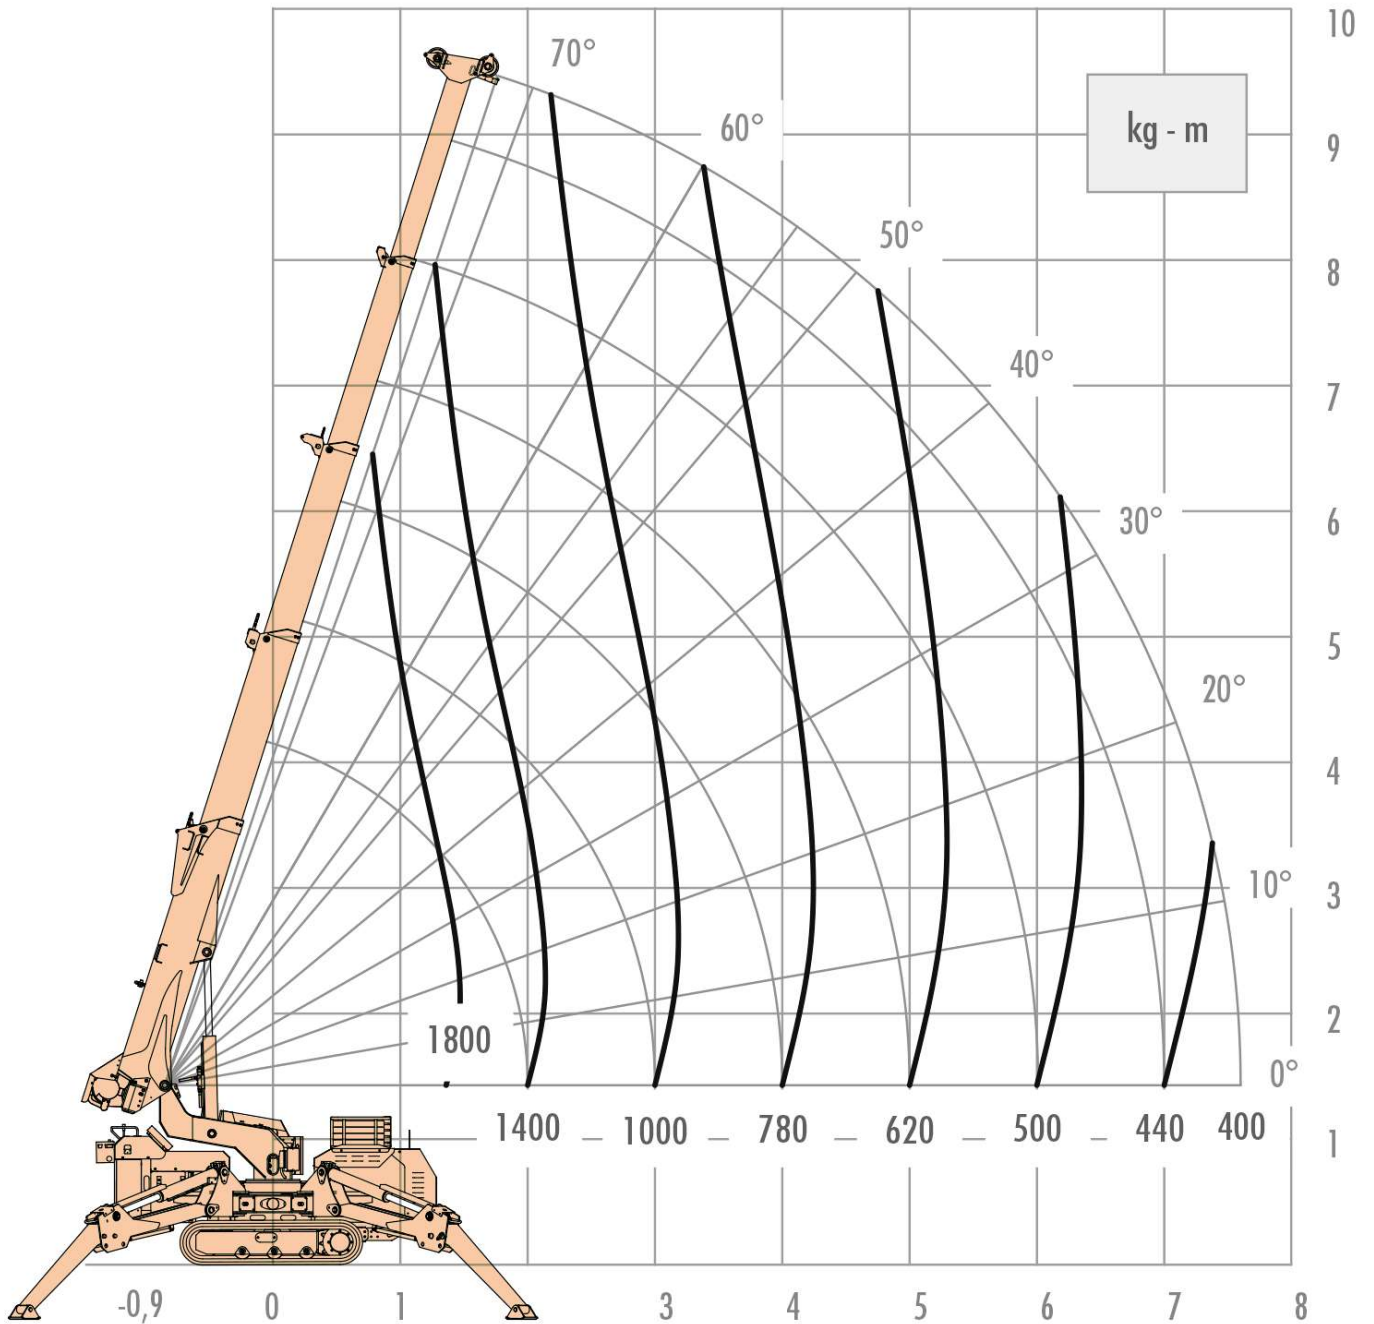

Main Boom – Duty Chart (kg, m)